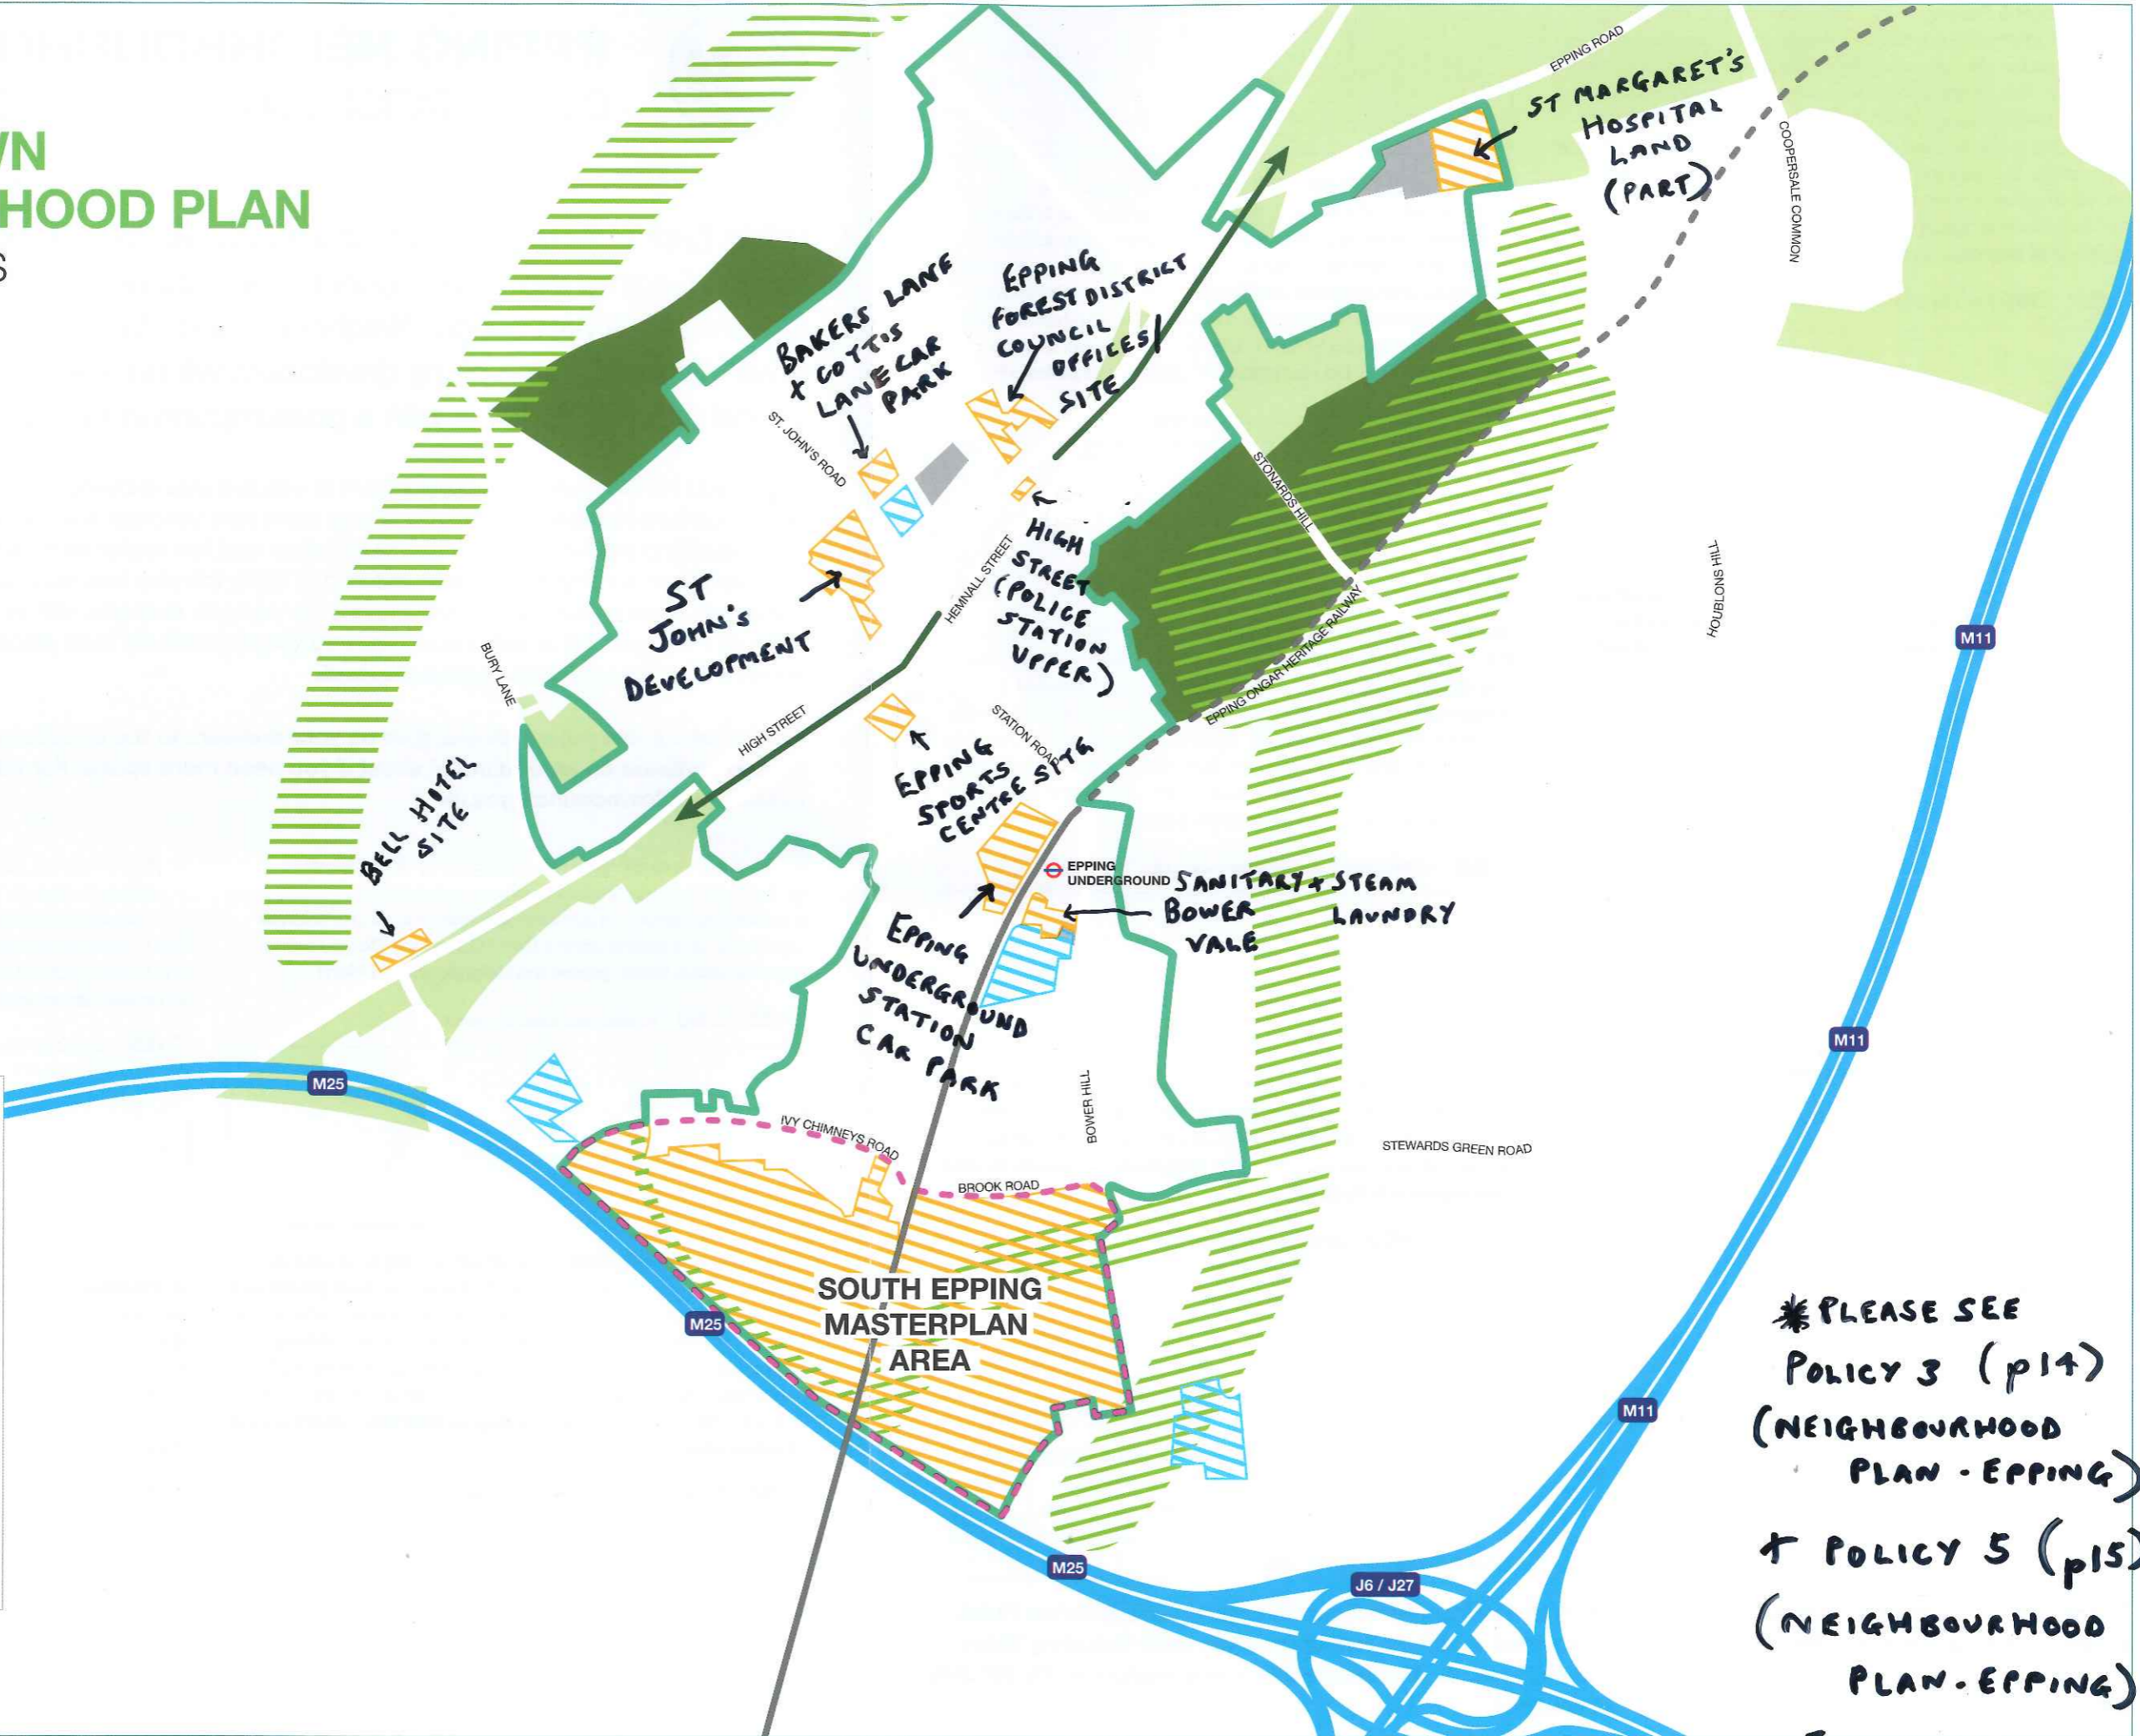

EPPING TOWN NEIGHBOURHOOD PLAN

MAIN PROPOSALS

Legend

-  Residential Site Allocation
-  Employment Site Allocation
-  Proposed Wildlife Corridor
-  Masterplan Area
-  Green Belt Boundary
-  Proposed Greenway
-  New Car Park
-  Local Green Space

*** PLEASE SEE POLICY 3 (p14) (NEIGHBOURHOOD PLAN - EPPING)**

+ POLICY 5 (p15) (NEIGHBOURHOOD PLAN - EPPING)

FOR MORE DETAILS